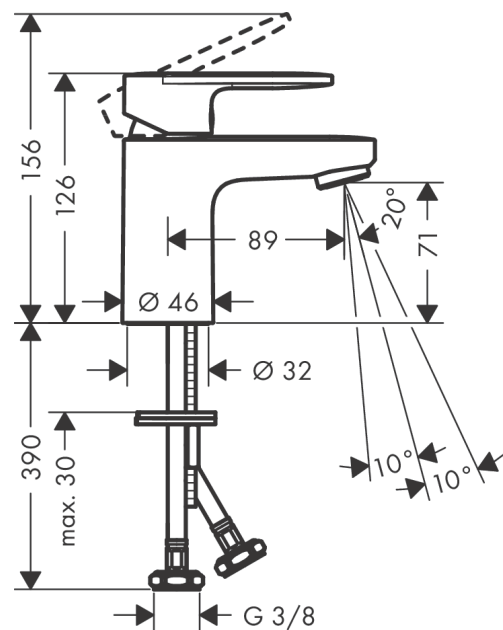

Vernis Blend
Single lever basin mixer 70 without waste set
 Finish: **Chrome** Article Number: **71558000**

Description

product features

- ComfortZone 70
- projection: 89 mm
- spout height: 71 mm
- spray type: normal spray
- swiveling spray former
- maximum flow rate at 3 bar: 5 l/min
- ceramic cartridge
- temperature limitation adjustable
- suitable for continuous flow water heaters
- connection type: G 3/8 connections
- connection dimension: DN15

Technology

Product image

Scale drawing

Flowchart

Vernis Blend
Single lever basin mixer 70 without waste set
 Finish: **Chrome** Article Number: **71558000**

Exploded Drawing

Year of production: >01/21

Vernis Blend
Single lever basin mixer 70 without waste set
 Finish: **Chrome** Article Number: **71558000**

Spare part list

Year of production: >01/21

Pos.	Description	Article Number	PC	PU
1	handle	93678000	8	1
2	screw cover	96338000	1	1
3	flange	93680000	3	1
4	nut	93681000	6	1
5	O-ring 24x1,5	98434000	1	1
6	cartridge, assy	97685000	11	1
7	locking screw for handle	95140000	2	1
8	seal	98865000	8	1
9	adapter for cartridge	98866000	8	1
10	O-ring 23x2	98398000	1	1
11	aerator swivelling M24x1 (5 l/min)	93834000	6	1
12	seal Ø 42	98722000	2	1
13	fixing set	96016000	8	1
14	connection hose 450 mm M8x0,75 G3/8	97206000	8	1
15	O-ring 7x1,5	98422000	1	1