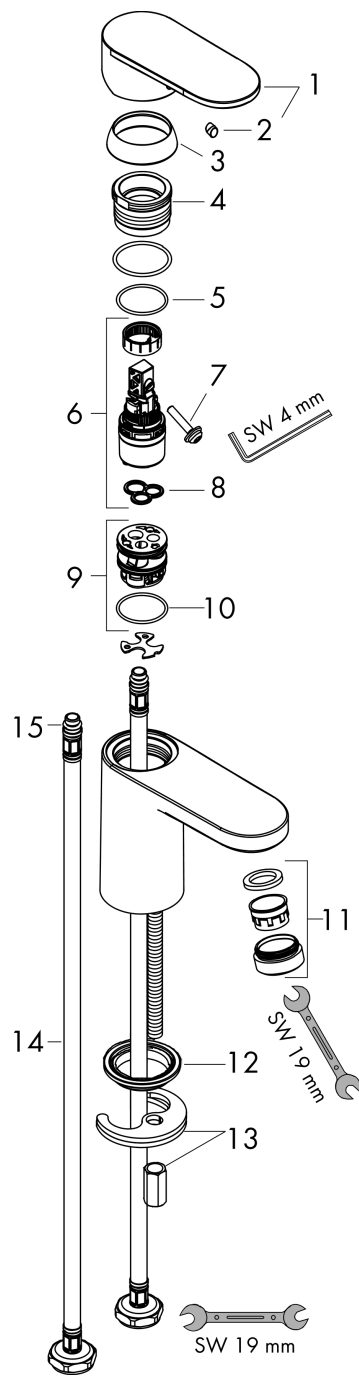

Vernis Blend
Single lever basin mixer 70 without waste set
 Finish: **Chrome** Article Number: **71558000**

Description

product features

- ComfortZone 70
- projection: 89 mm
- spout height: 71 mm
- spray type: normal spray
- swiveling spray former
- maximum flow rate at 3 bar: 5 l/min
- ceramic cartridge
- temperature limitation adjustable
- suitable for continuous flow water heaters
- connection type: G 3/8 connections
- connection dimension: DN15

Technology

Product image

Scale drawing

Flowchart

Vernis Blend
Single lever basin mixer 70 without waste set
 Finish: **Chrome** Article Number: **71558000**

Exploded Drawing

Year of production: >01/21

Vernis Blend
Single lever basin mixer 70 without waste set
 Finish: **Chrome** Article Number: **71558000**

Spare part list

Year of production: >01/21

Pos.	Description	Article Number	PC	PU
1	handle	93678000	8	1
2	screw cover	96338000	1	1
3	flange	93680000	3	1
4	nut	93681000	6	1
5	O-ring 24x1,5	98434000	1	1
6	cartridge, assy	97685000	11	1
7	locking screw for handle	95140000	2	1
8	seal	98865000	8	1
9	adapter for cartridge	98866000	8	1
10	O-ring 23x2	98398000	1	1
11	aerator swivelling M24x1 (5 l/min)	93834000	6	1
12	seal Ø 42	98722000	2	1
13	fixing set	96016000	8	1
14	connection hose 450 mm M8x0,75 G3/8	97206000	8	1
15	O-ring 7x1,5	98422000	1	1