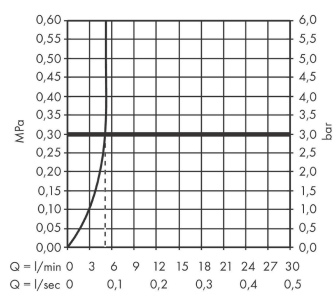

Vernis Blend
Single lever basin mixer 70 without waste set
 Finish: **Chrome** Article Number: **71558000**

Description

product features

- ComfortZone 70
- projection: 89 mm
- spout height: 71 mm
- spray type: normal spray
- swiveling spray former
- maximum flow rate at 3 bar: 5 l/min
- ceramic cartridge
- temperature limitation adjustable
- suitable for continuous flow water heaters
- connection type: G 3/8 connections
- connection dimension: DN15

Technology

Product image

Scale drawing

Flowchart

Vernis Blend
Single lever basin mixer 70 without waste set
 Finish: **Chrome** Article Number: **71558000**

Exploded Drawing

Year of production: >01/21

Vernis Blend
Single lever basin mixer 70 without waste set
 Finish: **Chrome** Article Number: **71558000**